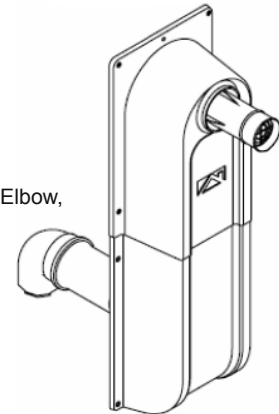

Flat Roof Flashing  
Part No. 6911041

## Horizontal Venting Material

Horizontal Termination Kit - 21"  
Part No. 6911061

Horizontal Termination (21")  
Part No. 6911062

Horizontal Termination Kit - 12"  
Part No. 6911034

Horizontal Termination (12")  
Part No. 6911036

Raised Horizontal Termination Kit  
Part No. 6911090

Kit Includes:  
14.2" Vent extension, Qty 3 - 90° Elbow,  
Telescopic vent extension,  
19.5" Vent pipe extension,  
Special wall terminal, Cover.