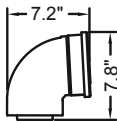

Bends, Extensions, and Accessories

90° Vent Pipe Elbow
Part No. 6911046