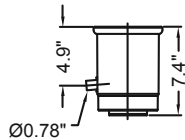

Condensate Collector
Part No. 6911051