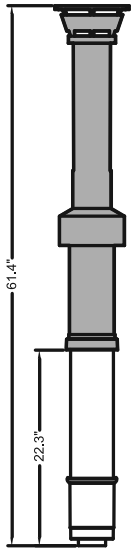

# On-Demand Concentric Vent Components

- For indoor concentric venting models: 305, 505
- These models incorporate a condensate collector and do not require an “adapter” vent component.
- Plastic vent components consist of an outer plastic vent for the air intake and an inner metal vent for the exhaust gases.

## Vertical Venting Material

Roof Discharge Terminal  
(Cold Climate)  
38" (above roof)  
Part No. 6911039

Roof Discharge Terminal  
18" (above roof)  
Part No. 6911038

Roof Pitch	Part Number
1/12 to 6/12	6911042
6/12 to 12/12	6911043
8/12 to 16/12	6911044

Flat Roof Flashing  
Part No. 6911041