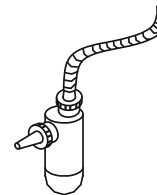

Raised Horizontal Termination Kit  
Part No. 6911090

Kit Includes:  
14.2" Vent extension, Qty 3 - 90° Elbow,  
Telescopic vent extension,  
19.5" Vent pipe extension,  
Special wall terminal, Cover.

## Bends, Extensions, and Accessories

90° Vent Pipe Elbow  
Part No. 6911046

Condensate Collector  
Part No. 6911051

Telescopic Vent Extension  
Part No. 6911050

Condensate Trap  
Part No. 6911110

Wall Thimble  
Part No. 6911109

Vent Pipe Extension

Length "L"	Part Number
10"	6911047
19.5"	6911048
39"	6911049

45° Vent Pipe Elbow (Qty. 2)  
Part No. 6911045

Vent Pipe Clamp  
Part No. 6911052

\* Included with Roof Discharge Terminals