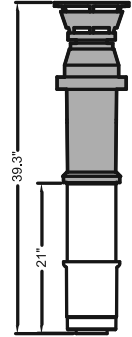

# On-Demand Concentric Vent Components

- For indoor concentric venting models: 305, 505
- These models incorporate a condensate collector and do not require an “adapter” vent component.
- Plastic vent components consist of an outer plastic vent for the air intake and an inner metal vent for the exhaust gases.

## Vertical Venting Material

Roof Discharge Terminal  
(Cold Climate)  
38" (above roof)  
Part No. 6911039

Roof Discharge Terminal  
18" (above roof)  
Part No. 6911038

Roof Pitch	Part Number
1/12 to 6/12	6911042
6/12 to 12/12	6911043
8/12 to 16/12	6911044

Flat Roof Flashing  
Part No. 6911041