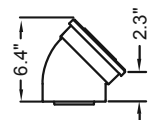

45° Vent Pipe Elbow (Qty. 2)
Part No. 6911045