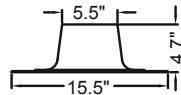

Flat Roof Flashing
Part No. 6911041