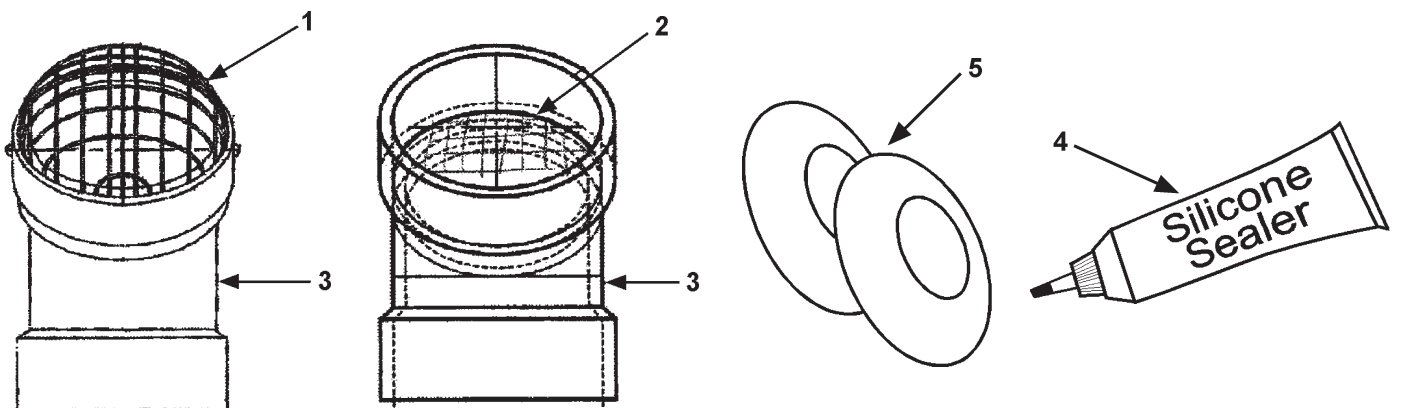

VENT KIT ASSEMBLY - AHCG/HCG-60T120 through 100T250

Item	Description	AHCG/HCG-60T120 - 100T250
1	Exhaust Screen.....	9006027015
2	Intake - Screen Collar Assembly.....	182162-000
3	PVC 45 Degree Elbow.....	181901-000
4	Silicone.....	9004366105
5	Wall Plate.....	9004365105