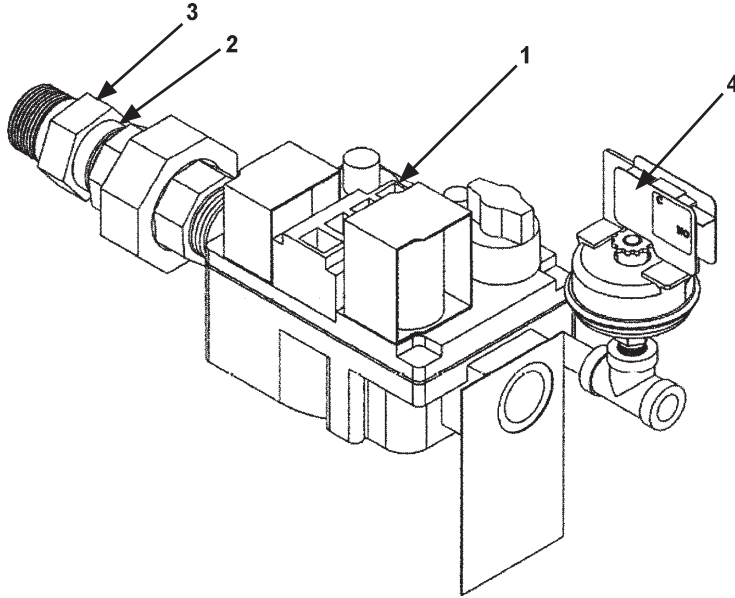

GAS VALVE ASSEMBLY - AHCG/HCG-60T120

Item	Description	AHCG/HCG-60T120	
		-3N (Nat)	-3P (Prop)
1	Gas Valve	9004535205.....	9004536205
2	Orifice	9006259015.....	9006257015
3	Orifice Holder	9006094215.....	9006094215
4	Switch - Low Gas Pressure	9006256015.....	9006255015