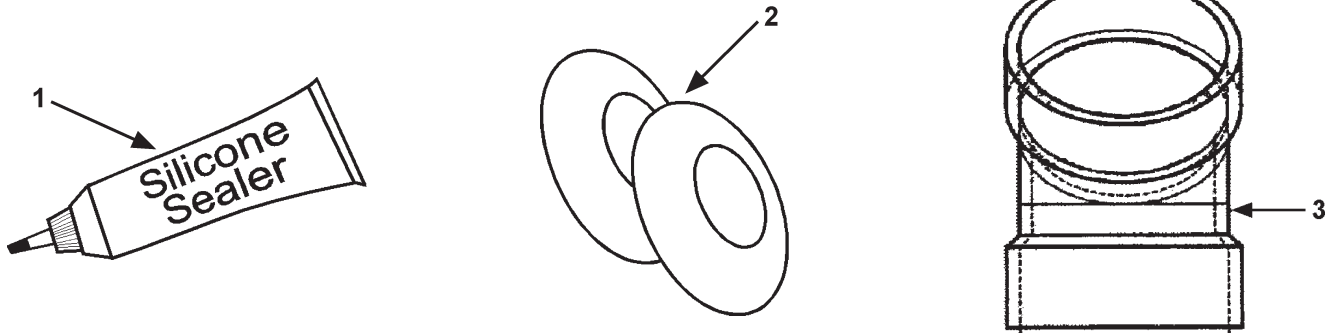

PO Box 1597, 500 Princeton Road
Johnson City, TN 37605
Phone: 1-800-456-9805
www.americanwaterheater.com