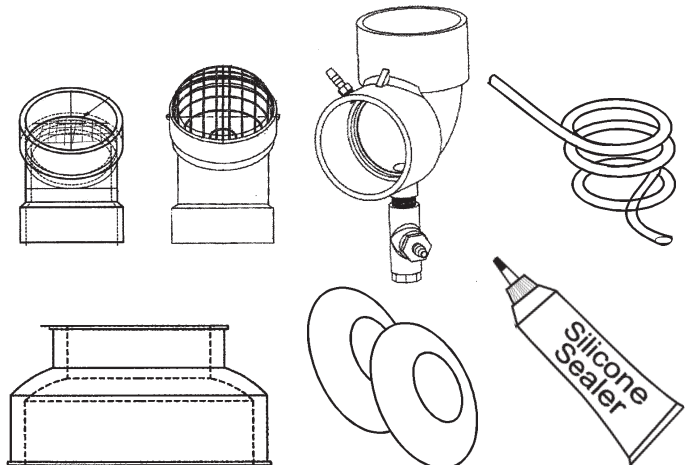

# COMMERCIAL GAS SERVICE PARTS LIST

**MODELS:**  
AHCG/HCG-60T120 through AHCG/HCG-100T250

**DISPLAY CONTROL ASSEMBLY**  
See Page 2

AHCG/HCG-60T120 through  
AHCG/HCG-100T250  
See Page 2

**INNER COVER CONTROL ASSEMBLY**  
See Page 3

**BLOWER/BURNER ASSEMBLY**  
See Page 4 & 5

**GAS VALVE**  
See Page 6

**EXHAUST ELBOW ASSEMBLY - VENT KIT ASSEMBLY**  
See Page 7

**ELECTRONIC ANODE**  
See Page 8