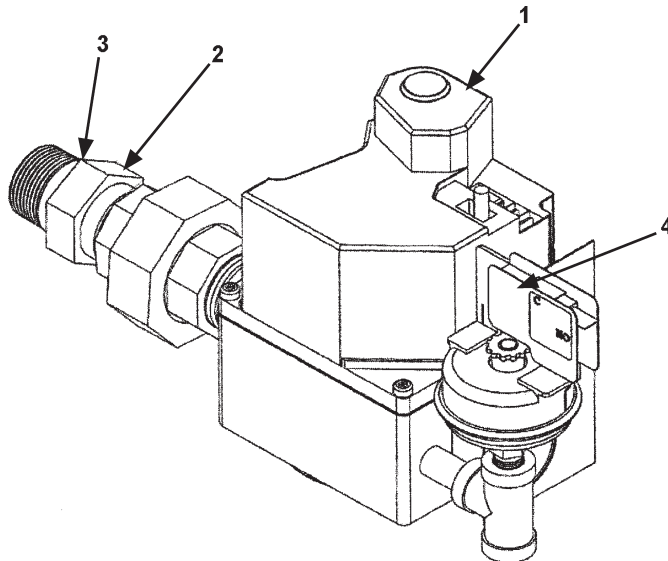

GAS VALVE ASSEMBLY - AHCG/HCG-100T150

Item	Description	AHCG/HCG-100T150	
		-3N (Nat)	-3P (Prop)
1	Gas Valve	9006283005.....	9006284005
2	Orifice	9006260015.....	9006258015
3	Orifice Holder	9006094215.....	9006094215
4	Switch - Low Gas Pressure	9006256015.....	9006255015