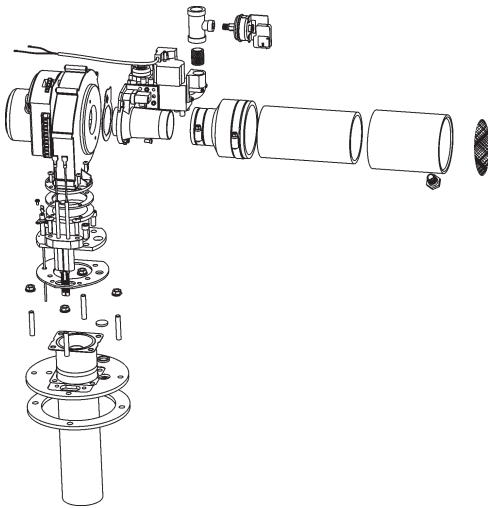

# COMMERCIAL GAS SERVICE PARTS LIST

**MODELS:**  
AHCG/HCG-60T120 through AHCG/HCG-100T250

**DISPLAY CONTROL ASSEMBLY**  
See Page 2

AHCG/HCG-60T120 through  
AHCG/HCG-100T250  
See Page 2

**INNER COVER CONTROL ASSEMBLY**  
See Page 3

**BLOWER/BURNER ASSEMBLY**  
See Page 4 & 5

**GAS VALVE**  
See Page 6

**EXHAUST ELBOW ASSEMBLY - VENT KIT ASSEMBLY**  
See Page 7

**ELECTRONIC ANODE**  
See Page 8

## CLEANOUT ASSEMBLY/TEMPERATURE & PRESSURE VALVE

Item	Description	AHCG/HCG-60T120	AHCG/HCG-100T150	AHCG/HCG-100T199	AHCG/HCG-100T250
1	Cleanout Gasket.....	9004099015	9004099015	9004099015	9004099015
2	Cleanout Plate .....	9004098005	9004098005	9004098005	9004098005
3	T & P Valve .....	9005899205	9005899205	9005899205	9005903205
4	Lower Probe .....	9006242015	9006242015	9006242015	9006242015
5	Thread Forming Screws.....	9004100215	9004100215	9004100215	9004100215