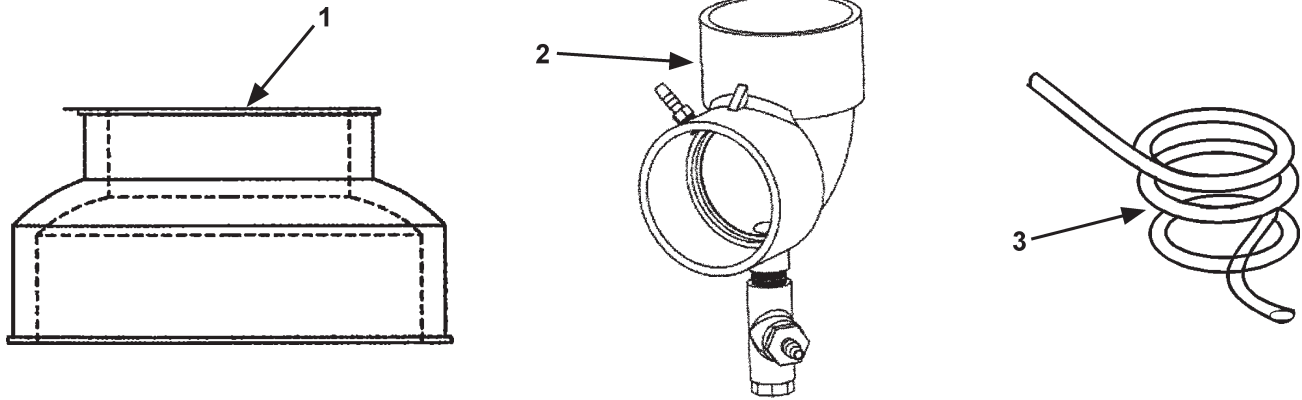

EXHAUST CONNECTOR ASSEMBLY - AHCG/HCG-60T120 through 100T250

Item	Description	AHCG/HCG-60T120 - 100T250
1	Exhaust Connector.....	9006157205
2	Exhaust Elbow Assembly.....	9006261005
3	Tubing - Condensate.....	9004490215