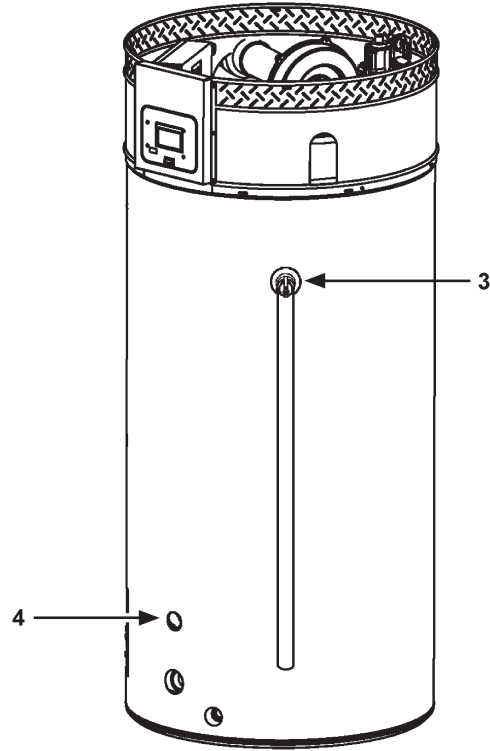

CLEANOUT ASSEMBLY/TEMPERATURE & PRESSURE VALVE

Item	Description	AHCG/HCG-60T120	AHCG/HCG-100T150	AHCG/HCG-100T199	AHCG/HCG-100T250
1	Cleanout Gasket.....	9004099015	9004099015	9004099015	9004099015
2	Cleanout Plate	9004098005	9004098005	9004098005	9004098005
3	T & P Valve	9005899205	9005899205	9005899205	9005903205
4	Lower Probe	9006242015	9006242015	9006242015	9006242015
5	Thread Forming Screws.....	9004100215	9004100215	9004100215	9004100215

Standard hardware items may be purchased locally.