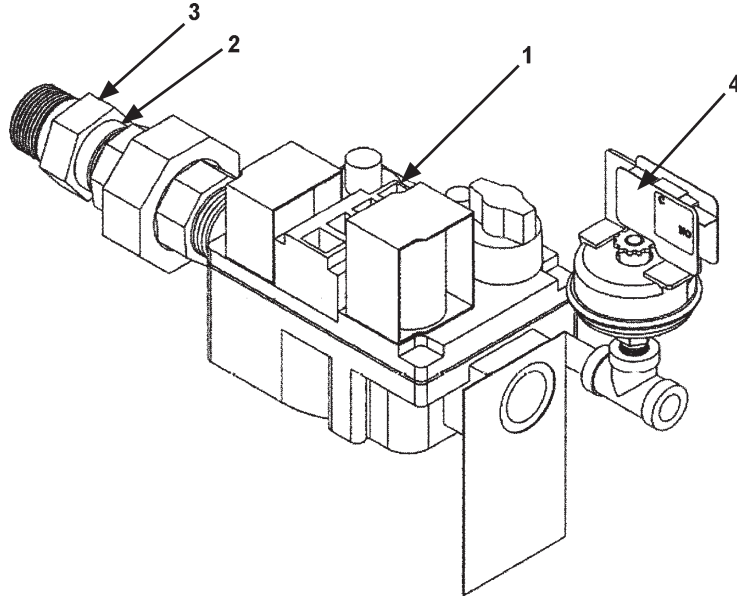

GAS VALVE ASSEMBLY - AHCG/HCG-60T120

Item	Description	AHCG/HCG-60T120	
		-3N (Nat)	-3P (Prop)
1	Gas Valve	9004535205.....	9004536205
2	Orifice	9006259015.....	9006257015
3	Orifice Holder	9006094215.....	9006094215
4	Switch - Low Gas Pressure	9006256015.....	9006255015