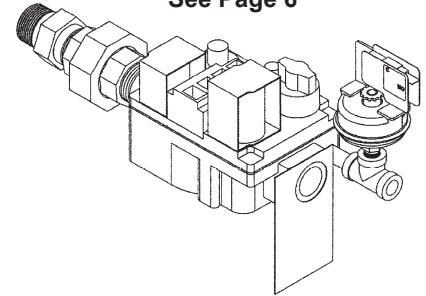

AHCG/HCG-60T120 through
AHCG/HCG-100T250
See Page 2

INNER COVER CONTROL ASSEMBLY
See Page 3

BLOWER/BURNER ASSEMBLY
See Page 4 & 5

GAS VALVE
See Page 6

EXHAUST ELBOW ASSEMBLY - VENT KIT ASSEMBLY
See Page 7

ELECTRONIC ANODE
See Page 8

CLEANOUT ASSEMBLY/TEMPERATURE & PRESSURE VALVE

Item	Description	AHCG/HCG-60T120	AHCG/HCG-100T150	AHCG/HCG-100T199	AHCG/HCG-100T250
1	Cleanout Gasket.....	9004099015	9004099015	9004099015	9004099015
2	Cleanout Plate	9004098005	9004098005	9004098005	9004098005
3	T & P Valve	9005899205	9005899205	9005899205	9005903205
4	Lower Probe	9006242015	9006242015	9006242015	9006242015
5	Thread Forming Screws.....	9004100215	9004100215	9004100215	9004100215