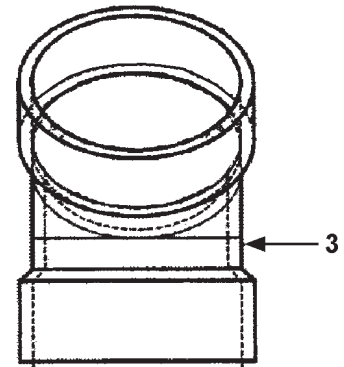

PO Box 1597, 500 Princeton Road
Johnson City, TN 37605
Phone: 1-800-456-9805
www.americanwaterheater.com