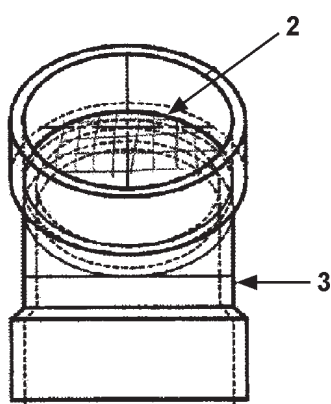

VENT KIT ASSEMBLY - AHCG/HCG-60T120 through 100T250

Item	Description	AHCG/HCG-60T120 - 100T250
1	Exhaust Screen.....	9006027015
2	Intake - Screen Collar Assembly.....	182162-000
3	PVC 45 Degree Elbow.....	181901-000
4	Silicone.....	9004366105
5	Wall Plate.....	9004365105