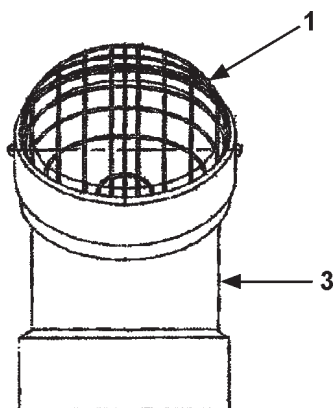

VENT KIT ASSEMBLY - AHCG/HCG-60T120 through 100T250

Item	Description	AHCG/HCG-60T120 - 100T250
1	Exhaust Screen.....	9006027015
2	Intake - Screen Collar Assembly.....	182162-000
3	PVC 45 Degree Elbow.....	181901-000
4	Silicone.....	9004366105
5	Wall Plate.....	9004365105