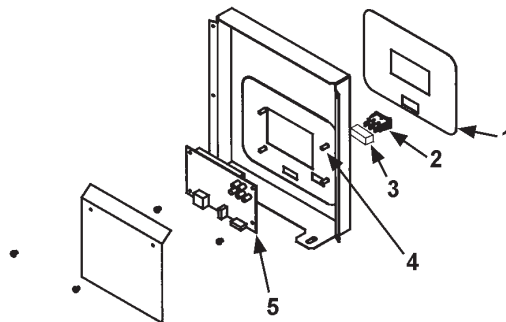

DISPLAY CONTROL ASSEMBLY

Item	Description	AHCG/HCG-60T100	AHCG/HCG-100T150	AHCG/HCG-100T199	AHCG/HCG-100T250
1	HCG Display Overlay.....	198068-000	198068-000	198068-000	198068-000
2	On/Off Switch.....	192699-000	192699-000	192699-000	192699-000
3	Switch Wire Connection.....	197758-000	197758-000	197758-000	197758-000
4	Display Panel.....				
5	User Interface Module - UIM.....	9006240005	9006240005	9006240005	9006240005