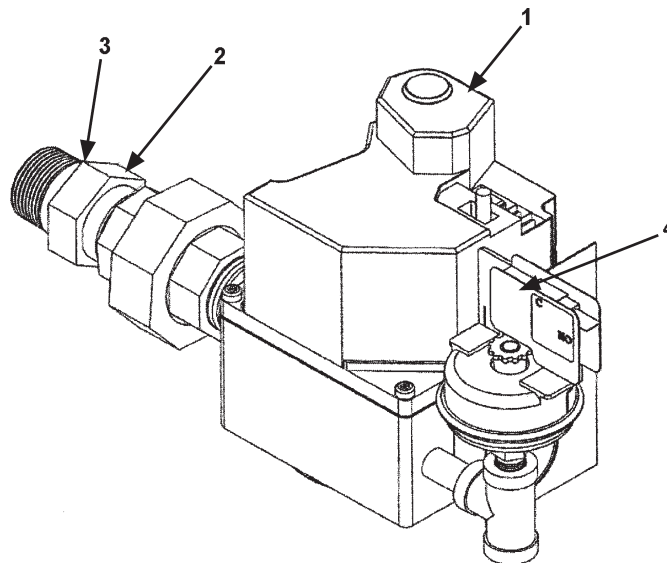

GAS VALVE ASSEMBLY - AHCG/HCG-100T150

Item	Description	AHCG/HCG-100T150	
		-3N (Nat)	-3P (Prop)
1	Gas Valve	9006283005.....	9006284005
2	Orifice	9006260015.....	9006258015
3	Orifice Holder	9006094215.....	9006094215
4	Switch - Low Gas Pressure	9006256015.....	9006255015