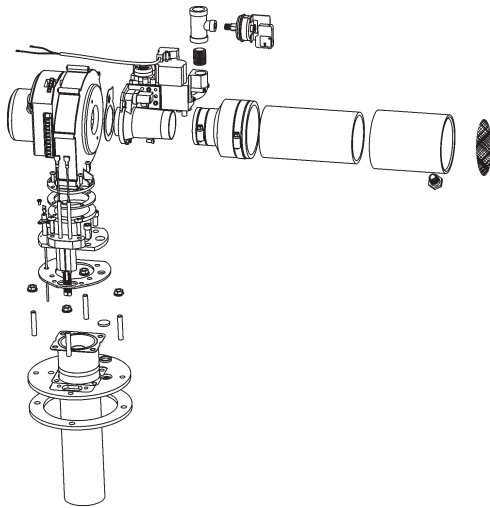

AHCG/HCG-60T120 through
AHCG/HCG-100T250
See Page 2

INNER COVER CONTROL ASSEMBLY
See Page 3

BLOWER/BURNER ASSEMBLY
See Page 4 & 5

GAS VALVE
See Page 6

EXHAUST ELBOW ASSEMBLY - VENT KIT ASSEMBLY
See Page 7

ELECTRONIC ANODE
See Page 8

CLEANOUT ASSEMBLY/TEMPERATURE & PRESSURE VALVE

Item	Description	AHCG/HCG-60T120	AHCG/HCG-100T150	AHCG/HCG-100T199	AHCG/HCG-100T250
1	Cleanout Gasket.....	9004099015	9004099015	9004099015	9004099015
2	Cleanout Plate	9004098005	9004098005	9004098005	9004098005
3	T & P Valve	9005899205	9005899205	9005899205	9005903205
4	Lower Probe	9006242015	9006242015	9006242015	9006242015
5	Thread Forming Screws.....	9004100215	9004100215	9004100215	9004100215