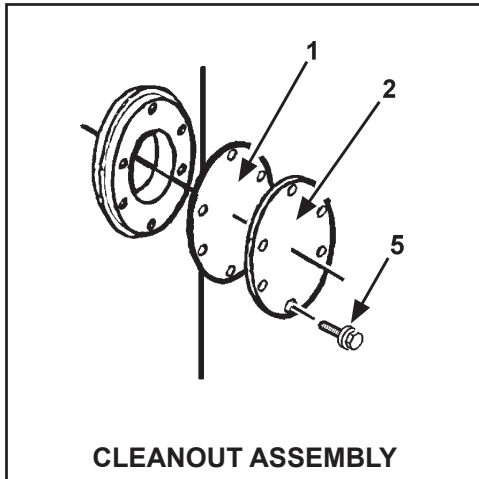

CLEANOUT ASSEMBLY/TEMPERATURE & PRESSURE VALVE

Item	Description	AHCG/HCG-60T120	AHCG/HCG-100T150	AHCG/HCG-100T199	AHCG/HCG-100T250
1	Cleanout Gasket.....	9004099015	9004099015	9004099015	9004099015
2	Cleanout Plate	9004098005	9004098005	9004098005	9004098005
3	T & P Valve	9005899205	9005899205	9005899205	9005903205
4	Lower Probe	9006242015	9006242015	9006242015	9006242015
5	Thread Forming Screws.....	9004100215	9004100215	9004100215	9004100215

Standard hardware items may be purchased locally.