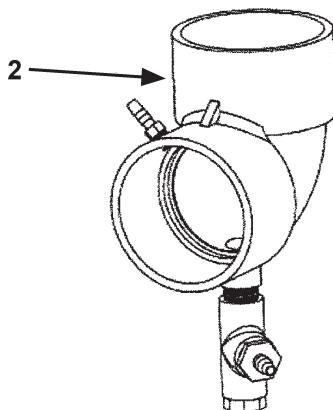

EXHAUST CONNECTOR ASSEMBLY - AHCG/HCG-60T120 through 100T250

Item	Description	AHCG/HCG-60T120 - 100T250
1	Exhaust Connector.....	9006157205
2	Exhaust Elbow Assembly.....	9006261005
3	Tubing - Condensate.....	9004490215