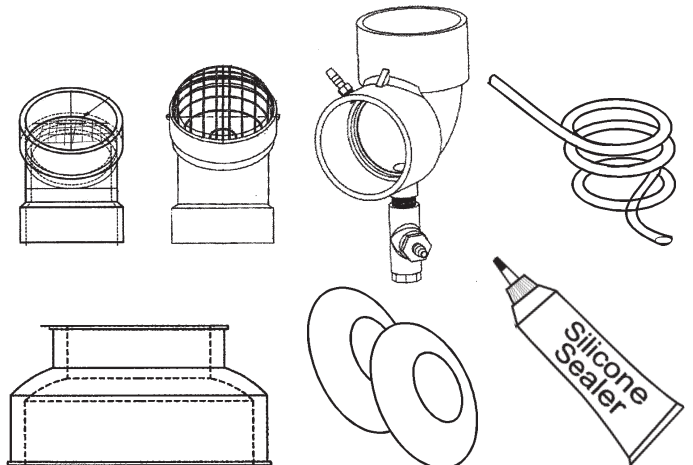

AHCG/HCG-60T120 through
AHCG/HCG-100T250
See Page 2

INNER COVER CONTROL ASSEMBLY
See Page 3

BLOWER/BURNER ASSEMBLY
See Page 4 & 5

GAS VALVE
See Page 6

EXHAUST ELBOW ASSEMBLY - VENT KIT ASSEMBLY
See Page 7

ELECTRONIC ANODE
See Page 8

CLEANOUT ASSEMBLY/TEMPERATURE & PRESSURE VALVE

Item	Description	AHCG/HCG-60T120	AHCG/HCG-100T150	AHCG/HCG-100T199	AHCG/HCG-100T250
1	Cleanout Gasket.....	9004099015	9004099015	9004099015	9004099015
2	Cleanout Plate	9004098005	9004098005	9004098005	9004098005
3	T & P Valve	9005899205	9005899205	9005899205	9005903205
4	Lower Probe	9006242015	9006242015	9006242015	9006242015
5	Thread Forming Screws.....	9004100215	9004100215	9004100215	9004100215