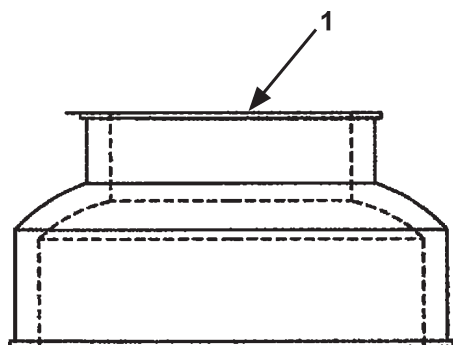

EXHAUST CONNECTOR ASSEMBLY - AHCG/HCG-60T120 through 100T250

Item	Description	AHCG/HCG-60T120 - 100T250
1	Exhaust Connector.....	9006157205
2	Exhaust Elbow Assembly.....	9006261005
3	Tubing - Condensate.....	9004490215