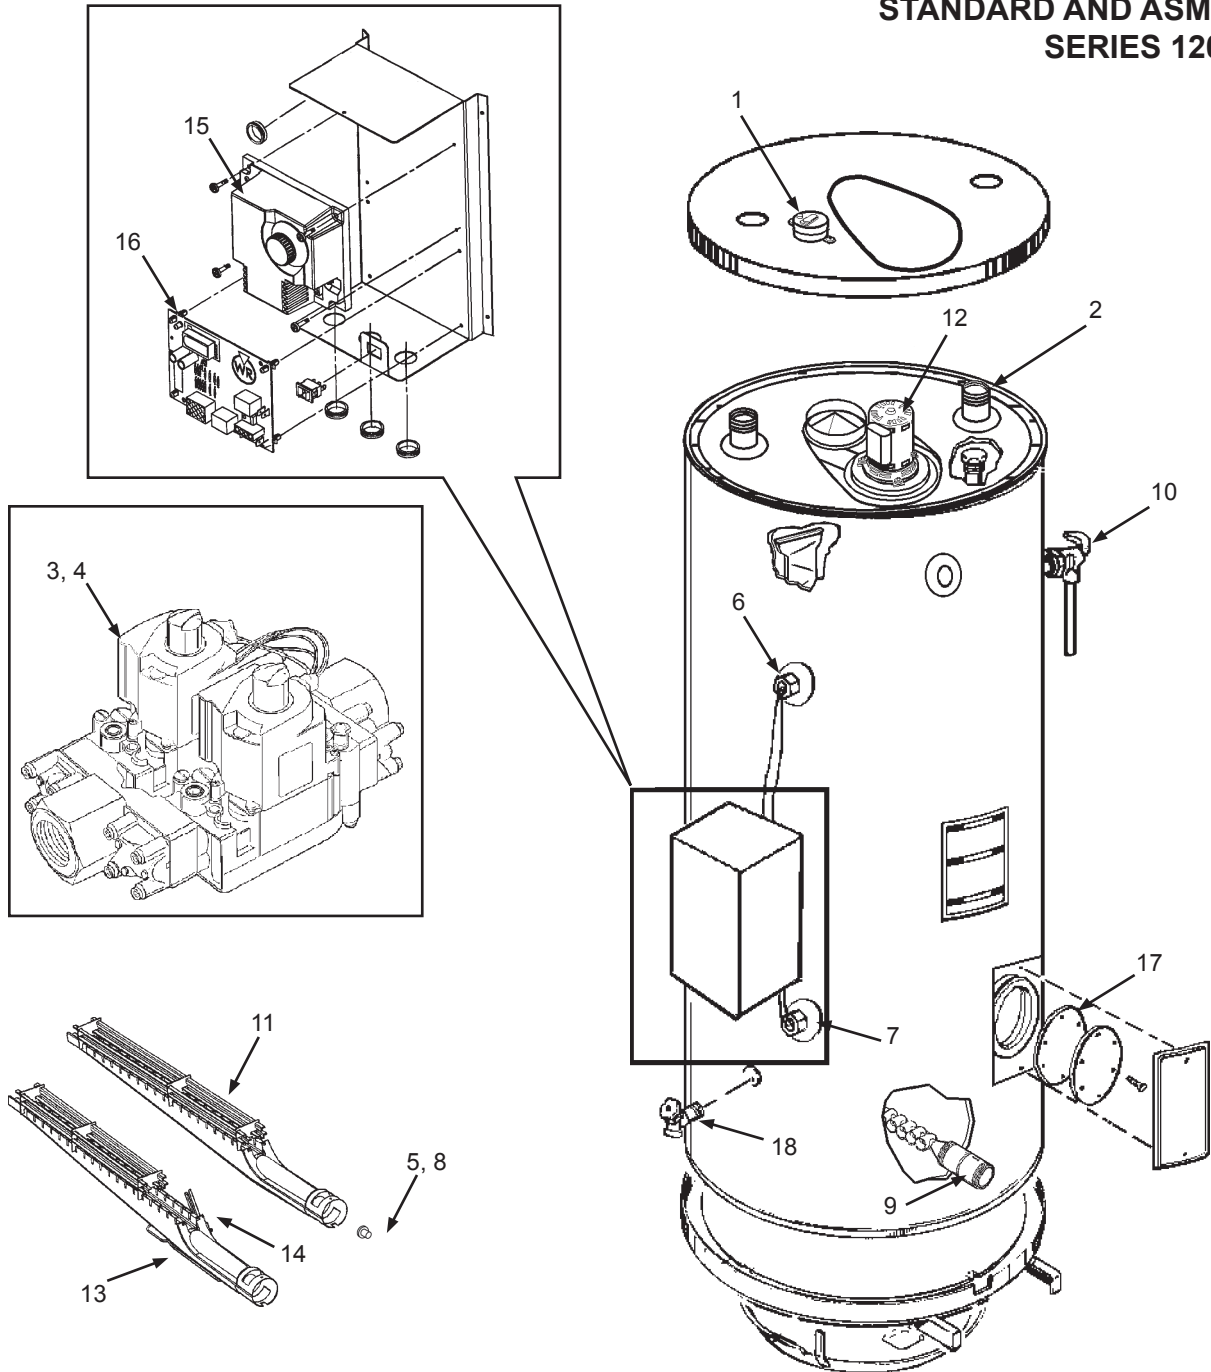

**COMMERCIAL TANK TYPE WATER HEATER
REPLACEMENT PARTS LIST
MODELS (A)BCG3 85T500
STANDARD AND ASME (A)
SERIES 120/121**

American Product Service and Support
1-800-456-9805
www.americanwaterheater.com

Item Description

(A)BCG3 85T500 120/121 Series

1	Switch-Blower Prover.....	9004575215
2	Inlet Tube	9007368005
3	Gas Valve - Propane.....	9007367005
4	Gas Valve - Natural.....	9007366005
5	Burner Orifice - Natural.....	.076243-028
6	Probe/ECO, Upper Thermostat.....	9006161215
7	Probe/Lower Thermostat	9006160215
8	Burner Orifice - Propane.....	9006071215
9	Eliminator	9006050205
10	T & P Valve	9005903205
11	Burner Assembly - Main.....	9005889205
12	Blower	9005748205
13	Burner w/Igniter Bracket - Main	9005161205
14	Igniter, Flame Sensor.....	9004606205
15	Digital Thermostat.....	9004570205
16	Ignition Control Board	9004569205
17	Gasket-Cleanout.....	9004099215
18	Drain Valve.....	9003907015