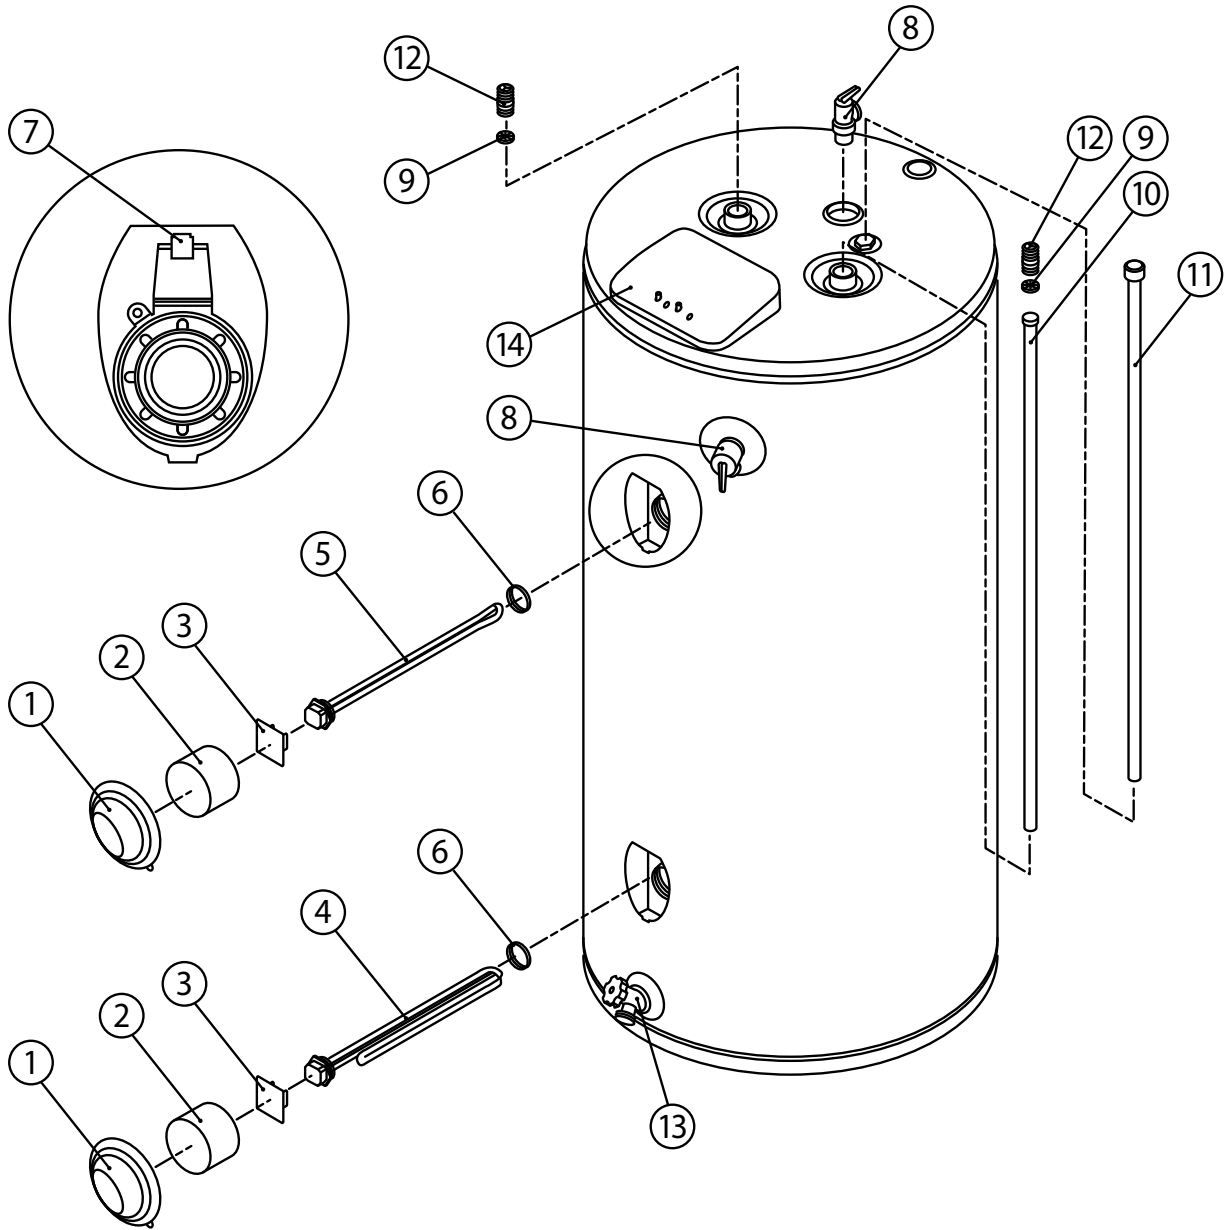

240V ONLY

**Energy Smart<sup>®</sup>  
Replacement  
Parts**

## Replacement Parts Illustration

## Replacement Parts List

No.	Part Name and Description	No.	Part Name and Description
1	Access Doors	8	T&P Relief Valve
2	Insulation Plug	9	Heat Traps
3	Element Covers	10	Dip Tube
4	Lower Element	11	Anode Rod
5	Upper Element	12	Nipples
6	Element Gasket	13	Drain Valve
7	Temperature Sensor	14	Junction Box with Board

## Energy Smart® Units with “EE” Model Number Prefix Only

Item Number	Description	Part Number
1	Access Doors	2610099
3	Element Covers	4810103
4	Lower Elements	
	4500 Watts/240 Volts (9 & 12-Year Models)	6900704
	4500 Watts/240 Volts (6-Year Models)	6900686
	5500 Watts/240 Volts (9 & 12-Year Models)	6900780
	5500 Watts/240 Volts (6-Year Models)	6900688
5	Upper Elements	
	4500 Watts/240 Volts (12-Year Models)	6900704
	4500 Watts/240 Volts (6 & 9-Year Models)	6900686
	5500 Watts/240 Volts (12-Year Models)	6900780
	5500 Watts/240 Volts (6 & 9-Year Models)	6900688
6	Element Gasket	4400032
7	Temperture Sensor	6910545
8	T&P Relief Valve 2" Cavity	6905041
8	T&P Relief Valve 3" Cavity	6905042
9 & 12	Heat Trap Nipples	6900429
10	Dip Tube (40R & 50R Models)	4710830
10	Dip Tube (All except 40R & 50R Models)	4710831
11	Anode Rod (40R & 50R Models)	4710180
11	Anode Rod (All except 40R & 50R Models)	4710184
12	Nipples	6900801
13	Drain Valve	6900764
14	Control Board	6910605
14	Control Board w/Top Cover	6910606