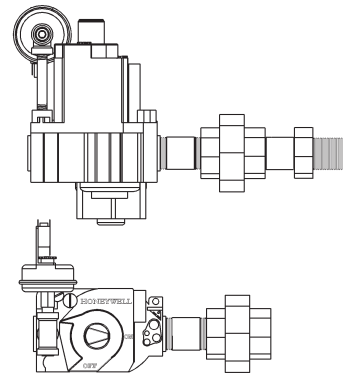

OPERATING CONTROL
See Page 3- 4

GAS VALVE
See Page 5

EXHAUST ELBOW, VENT KIT & BLOWER INTAKE PARTS
See Page 6

BLOWER/BURNER ASSEMBLY
See Page 5

AHCG3 130T300 & AHCG3 130T400 - PARTS LIST

Item	Description	AHCG3 130T300 100/101	AHCG3 130T400 100/101
1	Cleanout Gasket	9004099015	9004099015
2	Cover, Cleanout	9004098005	9004098005
3	Temperature and Pressure Relief Valve	9005903205	9005903205

Standard hardware items may be purchased locally.

AHCG3 130T300 & AHCG3 130T400 - PARTS LIST

Item	Description	AHCG3 130T300 100/101	AHCG3 130T400 100/101
1	Switch, On/Off	9005929215	9005929215
2	Display Overlay	198068-000	198068-000
3	Display Board	9006240005	9006240005
4	Electronic Controller - Natural Gas	9007163005	9007165005
4	Electronic Controller - LP	9007164005	9007165005
5	Switch, Blocked Inlet	9006083215	9006006215
6	Switch, Blower Prover	9004586215	9006002215
7	Switch, Blocked Outlet	9006087215	9006088215
8	VFD Assembly	-----	9006245005
9	Powered Anode - Short	9006247005	9006247005
10	Powered Anode - Long	9006246005	9006246005
11	Tubing - 1/4" Silicone	9006249015	9006249015
12	Probe, Upper	9004238215	9004238215
13	Probe, Lower (not shown)	9006242015	9006242015