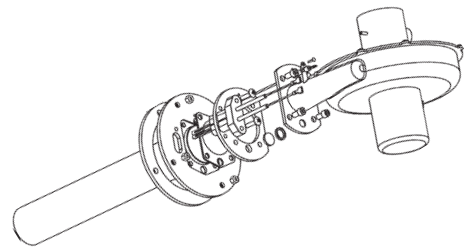

OPERATING CONTROL
See Page 3- 4

GAS VALVE
See Page 5

EXHAUST ELBOW, VENT KIT & BLOWER INTAKE PARTS
See Page 6

BLOWER/BURNER ASSEMBLY
See Page 5

AHCG3 130T300 & AHCG3 130T400 - PARTS LIST

Item	Description	AHCG3 130T300 100/101	AHCG3 130T400 100/101
1	Cleanout Gasket	9004099015	9004099015
2	Cover, Cleanout	9004098005	9004098005
3	Temperature and Pressure Relief Valve	9005903205	9005903205

Standard hardware items may be purchased locally.

AHCG3 130T300 & AHCG3 130T400 - PARTS LIST

Item	Description	AHCG3 130T300 100/101	AHCG3 130T400 100/101
1	Switch, On/Off	9005929215	9005929215
2	Display Overlay	198068-000	198068-000
3	Display Board	9006240005	9006240005
4	Electronic Controller - Natural Gas	9007163005	9007165005
4	Electronic Controller - LP	9007164005	9007165005
5	Switch, Blocked Inlet	9006083215	9006006215
6	Switch, Blower Prover	9004586215	9006002215
7	Switch, Blocked Outlet	9006087215	9006088215
8	VFD Assembly	-----	9006245005
9	Powered Anode - Short	9006247005	9006247005
10	Powered Anode - Long	9006246005	9006246005
11	Tubing - 1/4" Silicone	9006249015	9006249015
12	Probe, Upper	9004238215	9004238215
13	Probe, Lower (not shown)	9006242015	9006242015

GAS VALVE

Item	Description	AHCG3 130T300	AHCG3 130T400
		100/101	100/101
1	Switch, Low Gas Pressure	9006084215	9006084215
	LP Gas.....	9004474215	9004474215
2	Valve, Natural Gas.....	9006085205	9006085205
	Valve, LP Gas	9006086205	9006086205
3	Orifice, Natural Gas	9006090215	9006091215
	Orifice, LP Gas	9006092215	9006093215
4	Orifice Holder.....	9006094215	9006094215