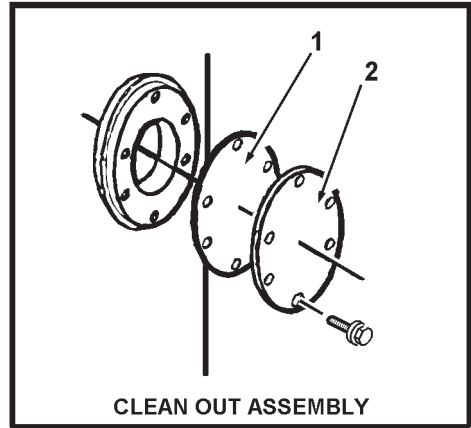

OPERATING CONTROL
See Page 3- 4

GAS VALVE
See Page 5

EXHAUST ELBOW, VENT KIT & BLOWER INTAKE PARTS
See Page 6

BLOWER/BURNER ASSEMBLY
See Page 5

AHCG3 130T300 & AHCG3 130T400 - PARTS LIST

Item	Description	AHCG3 130T300 100/101	AHCG3 130T400 100/101
1	Cleanout Gasket	9004099015	9004099015
2	Cover, Cleanout	9004098005	9004098005
3	Temperature and Pressure Relief Valve	9005903205	9005903205

Standard hardware items may be purchased locally.

AHCG3 130T300 & AHCG3 130T400 - PARTS LIST

Item	Description	AHCG3 130T300 100/101	AHCG3 130T400 100/101
1	Switch, On/Off	9005929215	9005929215
2	Display Overlay	198068-000	198068-000
3	Display Board	9006240005	9006240005
4	Electronic Controller - Natural Gas	9007163005	9007165005
4	Electronic Controller - LP	9007164005	9007165005
5	Switch, Blocked Inlet	9006083215	9006006215
6	Switch, Blower Prover	9004586215	9006002215
7	Switch, Blocked Outlet	9006087215	9006088215
8	VFD Assembly	-----	9006245005
9	Powered Anode - Short	9006247005	9006247005
10	Powered Anode - Long	9006246005	9006246005
11	Tubing - 1/4" Silicone	9006249015	9006249015
12	Probe, Upper	9004238215	9004238215
13	Probe, Lower (not shown)	9006242015	9006242015