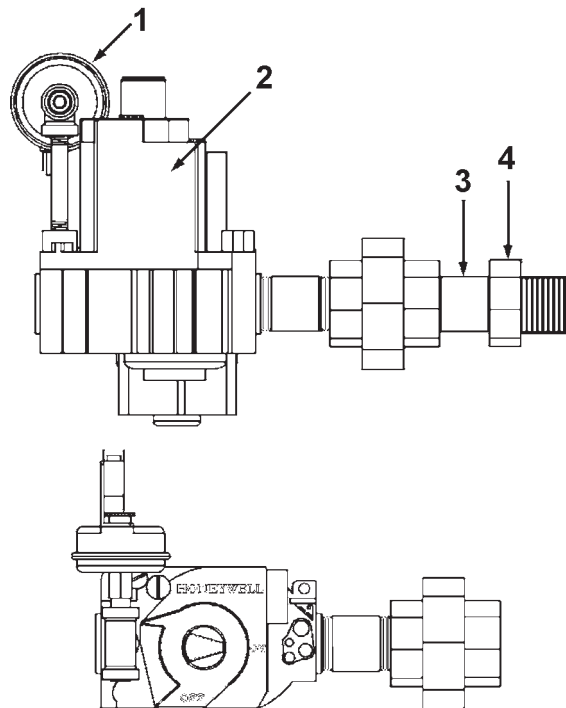

GAS VALVE

Item	Description	AHCG3 130T300	AHCG3 130T400
		100/101	100/101
1	Switch, Low Gas Pressure	9006084215	9006084215
	LP Gas.....	9004474215	9004474215
2	Valve, Natural Gas.....	9006085205	9006085205
	Valve, LP Gas	9006086205	9006086205
3	Orifice, Natural Gas	9006090215	9006091215
	Orifice, LP Gas	9006092215	9006093215
4	Orifice Holder.....	9006094215	9006094215

Standard hardware items may be purchased locally.