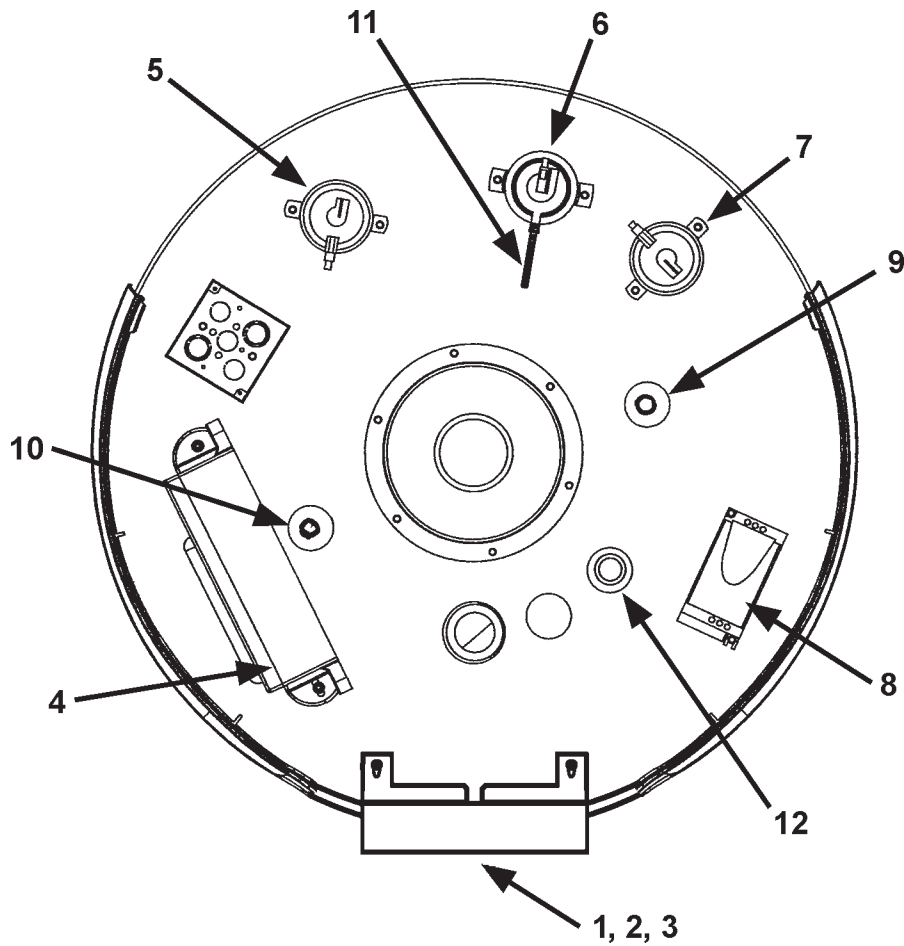

OPERATING CONTROL
See Page 3- 4

GAS VALVE
See Page 5

EXHAUST ELBOW, VENT KIT & BLOWER INTAKE PARTS
See Page 6

BLOWER/BURNER ASSEMBLY
See Page 5

AHCG3 130T300 & AHCG3 130T400 - PARTS LIST

Item	Description	AHCG3 130T300 100/101	AHCG3 130T400 100/101
1	Cleanout Gasket	9004099015	9004099015
2	Cover, Cleanout	9004098005	9004098005
3	Temperature and Pressure Relief Valve	9005903205	9005903205

Standard hardware items may be purchased locally.

AHCG3 130T300 & AHCG3 130T400 - PARTS LIST

Item	Description	AHCG3 130T300 100/101	AHCG3 130T400 100/101
1	Switch, On/Off	9005929215	9005929215
2	Display Overlay	198068-000	198068-000
3	Display Board	9006240005	9006240005
4	Electronic Controller - Natural Gas	9007163005	9007165005
4	Electronic Controller - LP	9007164005	9007165005
5	Switch, Blocked Inlet	9006083215	9006006215
6	Switch, Blower Prover	9004586215	9006002215
7	Switch, Blocked Outlet	9006087215	9006088215
8	VFD Assembly	-----	9006245005
9	Powered Anode - Short	9006247005	9006247005
10	Powered Anode - Long	9006246005	9006246005
11	Tubing - 1/4" Silicone	9006249015	9006249015
12	Probe, Upper	9004238215	9004238215
13	Probe, Lower (not shown)	9006242015	9006242015

GAS VALVE

Item	Description	AHCG3 130T300	AHCG3 130T400
		100/101	100/101
1	Switch, Low Gas Pressure	9006084215	9006084215
	LP Gas.....	9004474215	9004474215
2	Valve, Natural Gas.....	9006085205	9006085205
	Valve, LP Gas	9006086205	9006086205
3	Orifice, Natural Gas	9006090215	9006091215
	Orifice, LP Gas	9006092215	9006093215
4	Orifice Holder.....	9006094215	9006094215