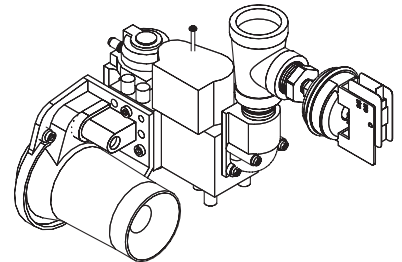

**DISPLAY CONTROL ASSEMBLY**  
 See Page 2

(A)HCG3 60T120 thru (A)HCG3 100T250-3  
 See Page 2

**INNER COVER CONTROL ASSEMBLY**  
 See Page 3

**BLOWER/BURNER ASSEMBLY**  
 See Page 4

**GAS VALVE(S)**  
 See Page 4

**EXHAUST ELBOW ASSEMBLY - VENT KIT ASSEMBLY**  
 See Page 5 & 6

**POWERED ANODE**  
 See Page 3

## CLEANOUT ASSEMBLY / TEMPERATURE & PRESSURE VALVE

Item	Description	(A)HCG3 60T120	(A)HCG3 100T150	(A)HCG3 100T199	(A)HCG3 100T250
		300/301	300/301	300/301	300/301
1	Cleanout Gasket .....	9004099215 .....	9004099215 .....	9004099215 .....	9004099215 .....
2	Cleanout Plate .....	9005797205 .....	9005797205 .....	9005797205 .....	9005797205 .....
3	T & P Valve .....	9005899205 .....	9005903205 .....	9005903205 .....	9005903205 .....
4	Lower Temperature Probe .....	100271886 .....	100271886 .....	100271886 .....	100271886 .....
5	Thread Forming Screws .....	9004100215 .....	9004100215 .....	9004100215 .....	9004100215 .....
6	Drain Valve .....	9009085015 .....	9009085015 .....	9009085015 .....	9009085015 .....