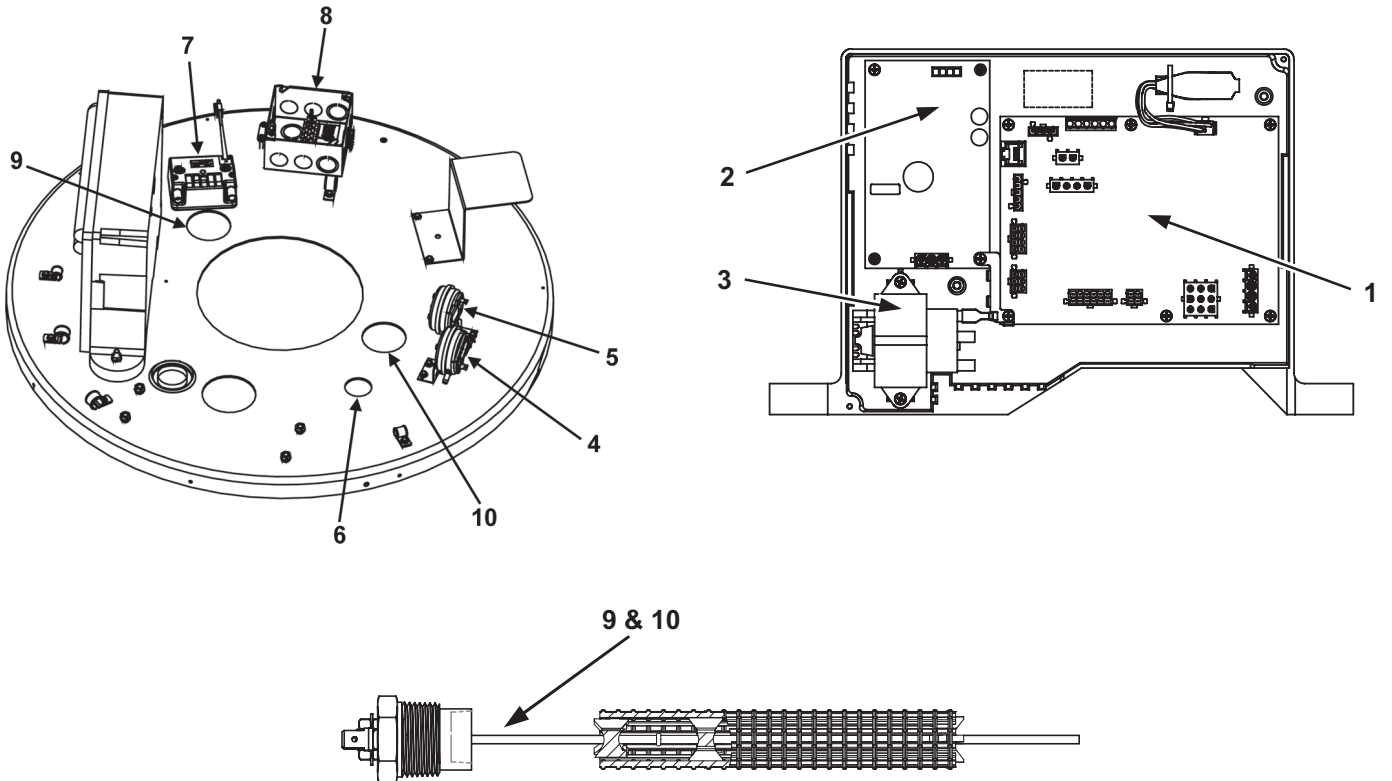

INNER COVER CONTROL ASSEMBLY - MODELS (A)HCG3 100T199 & (A)HCG3 100T250

		(A)HCG3 100T199 300/301	(A)HCG3 100T250 300/301
1.....	CCB Board-Programmed	9008907015	9008907015
2.....	Power Supply Board	9008872005	9008872005
3.....	Transformer	9008874005	9008874005
4.....	Switch-Blocked Outlet.....	9008905015	9008905015
5.....	Switch-Blocked Inlet	9008860015	9008860015
6.....	Upper Temperature Probe.....	100271885	100271885
7.....	Spark Ignition Transformer	100271921	100271921
8.....	Junction Box Assembly.....	325118-003.....	325118-003
9.....	Powered Anode-Short.....	9006247005.....	9006247005
10.....	Powered Anode-Long	9006246005.....	9006246005