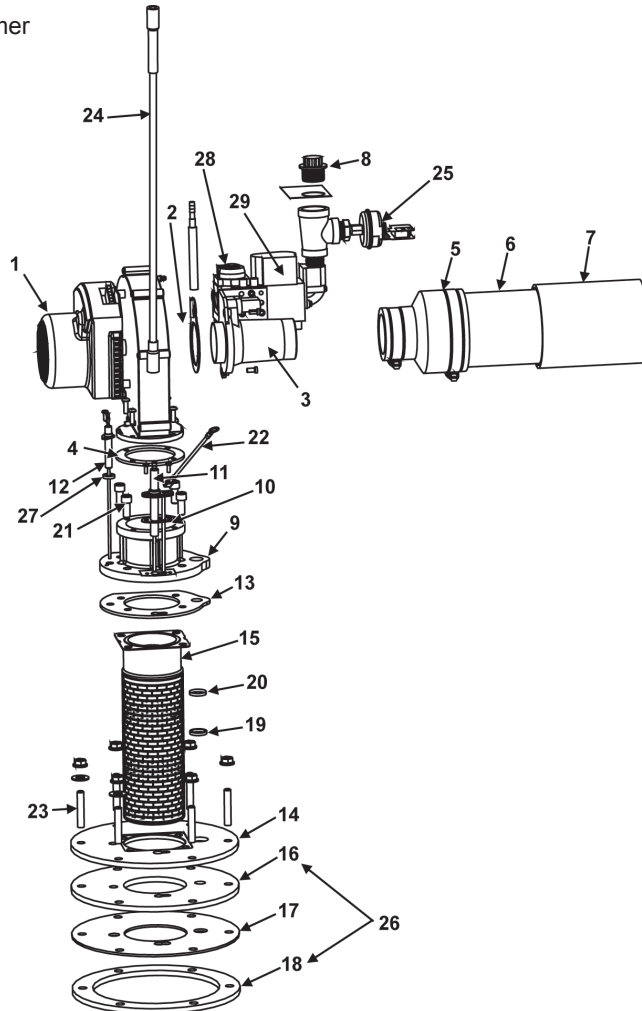

** Supplied with Gas Valve/Venturi Assembly.

*** Supplied with Spark Rod and Spark Ignition Transformer

**** Combines Kits 16 & 18