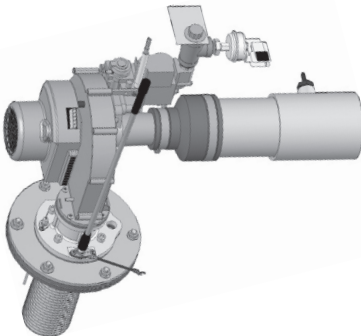

**DISPLAY CONTROL ASSEMBLY**  
 See Page 2

(A)HCG3 60T120 thru (A)HCG3 100T250-3  
 See Page 2

**INNER COVER CONTROL ASSEMBLY**  
 See Page 3

**BLOWER/BURNER ASSEMBLY**  
 See Page 4

**GAS VALVE(S)**  
 See Page 4

**EXHAUST ELBOW ASSEMBLY - VENT KIT ASSEMBLY**  
 See Page 5 & 6

**POWERED ANODE**  
 See Page 3