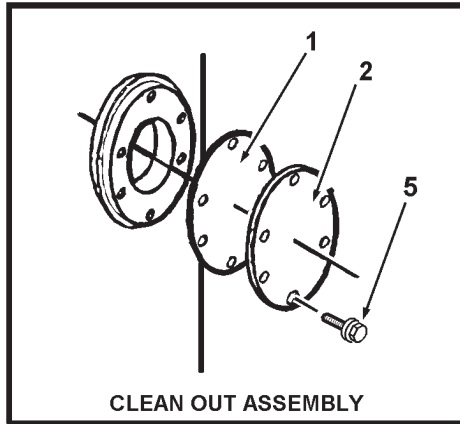

CLEANOUT ASSEMBLY / TEMPERATURE & PRESSURE VALVE

Item	Description	(A)HCG3 60T120	(A)HCG3 100T150	(A)HCG3 100T199	(A)HCG3 100T250
		300/301	300/301	300/301	300/301
1	Cleanout Gasket	9004099215	9004099215	9004099215	9004099215 .....
2	Cleanout Plate	9005797205	9005797205	9005797205	9005797205 .....
3	T & P Valve	9005899205	9005903205	9005903205	9005903205 .....
4	Lower Temperature Probe	100271886	100271886	100271886	100271886 .....
5	Thread Forming Screws	9004100215	9004100215	9004100215	9004100215 .....
6	Drain Valve	9009085015	9009085015	9009085015	9009085015 .....