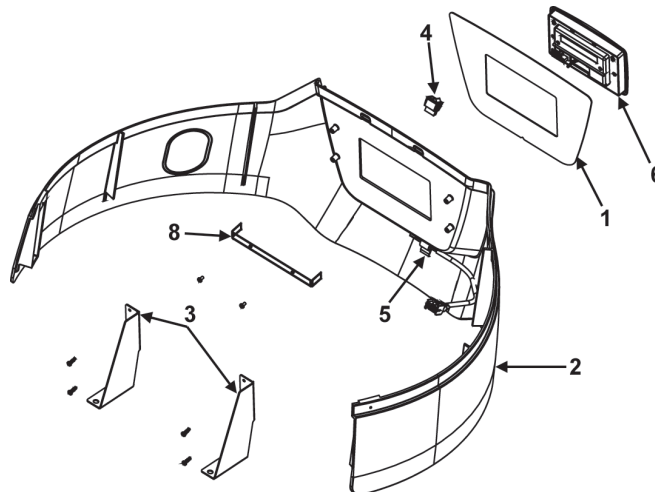

DISPLAY CONTROL ASSEMBLY

Item	Description	(A)HCG3 60T120	(A)HCG3 100T150	(A)HCG3 100T199	(A)HCG3 100T250
		300/301	300/301	300/301	300/301
1	Display Overlay	334316-002	334316-002	334316-002	334316-002 .....
2	Display Band	334067-000	334067-000	334067-000	334067-000 .....
3	Display Band Mount	9006271015	9006271015	9006271015	9006271015 .....
4	Enable/Disable Switch	193243-001	193243-001	193243-001	193243-001 .....
5	Switch Wire Connection	328918-000	328918-000	328918-000	328918-000 .....
6	User Interface Module - UIM	100271881	100271881	100271881	100271881 .....
7	UIM COMM Cable (not shown)	334445-000	334445-000	334445-000	334445-000 .....
8	Bracket, UIM Mounting	334317-000	334317-000	334317-000	334317-000 .....