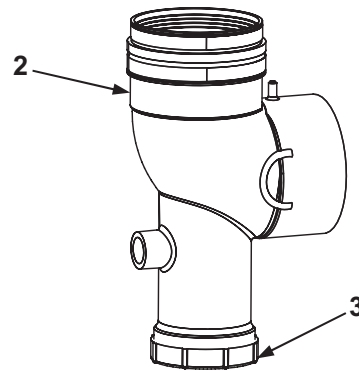

3" EXHAUST CONNECTOR AND VENT KIT ASSEMBLIES - MODELS (A)HCG3 60T120 - (A)HCG3 100T250

(A)HCG3 60T120 - 100T250
300 /301

Item Description

EXHAUST ELBOW AND FITTINGS

- 1 ..... Exhaust Connector (2.50" x 4.00").....9006157205
- 2 ..... Exhaust/Condensate Elbow Assembly.....9008908005
- 3 ..... Condensate Trap Gasket.....328019-000

VENT KIT PARTS

- 4 ..... Intake/Exhaust Screen.....9006027015
- 5 ..... PVC 45 Degree Elbow w/Screen (PVC).....9001957005
- 5 ..... PVC 45 Degree Elbow (Canada, ULC S636) 197868-000
- 6 ..... Silicone 9004365105
- 7 ..... Wall Plate.....9004364105