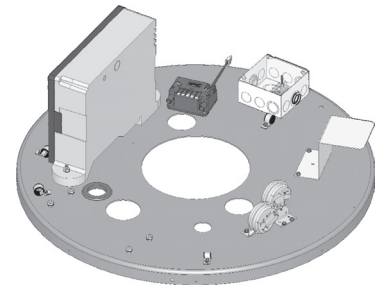

**DISPLAY CONTROL ASSEMBLY**  
 See Page 2

(A)HCG3 60T120 thru (A)HCG3 100T250-3  
 See Page 2

**INNER COVER CONTROL ASSEMBLY**  
 See Page 3

**BLOWER/BURNER ASSEMBLY**  
 See Page 4

**GAS VALVE(S)**  
 See Page 4

**EXHAUST ELBOW ASSEMBLY - VENT KIT ASSEMBLY**  
 See Page 5 & 6

**POWERED ANODE**  
 See Page 3

## CLEANOUT ASSEMBLY / TEMPERATURE & PRESSURE VALVE

Item	Description	(A)HCG3 60T120	(A)HCG3 100T150	(A)HCG3 100T199	(A)HCG3 100T250
		300/301	300/301	300/301	300/301
1	Cleanout Gasket .....	9004099215 .....	9004099215 .....	9004099215 .....	9004099215 .....
2	Cleanout Plate .....	9005797205 .....	9005797205 .....	9005797205 .....	9005797205 .....
3	T & P Valve .....	9005899205 .....	9005903205 .....	9005903205 .....	9005903205 .....
4	Lower Temperature Probe .....	100271886 .....	100271886 .....	100271886 .....	100271886 .....
5	Thread Forming Screws .....	9004100215 .....	9004100215 .....	9004100215 .....	9004100215 .....
6	Drain Valve .....	9009085015 .....	9009085015 .....	9009085015 .....	9009085015 .....