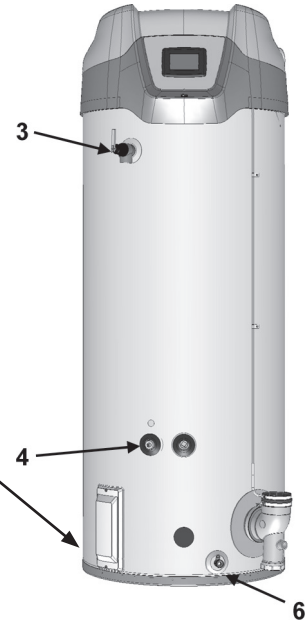

**DISPLAY CONTROL ASSEMBLY**  
 See Page 2

(A)HCG3 60T120 thru (A)HCG3 100T250-3  
 See Page 2

**INNER COVER CONTROL ASSEMBLY**  
 See Page 3

**BLOWER/BURNER ASSEMBLY**  
 See Page 4

**GAS VALVE(S)**  
 See Page 4

**EXHAUST ELBOW ASSEMBLY - VENT KIT ASSEMBLY**  
 See Page 5 & 6

**POWERED ANODE**  
 See Page 3

## CLEANOUT ASSEMBLY / TEMPERATURE & PRESSURE VALVE

Item	Description	(A)HCG3 60T120	(A)HCG3 100T150	(A)HCG3 100T199	(A)HCG3 100T250
		300/301	300/301	300/301	300/301
1	Cleanout Gasket .....	9004099215 .....	9004099215 .....	9004099215 .....	9004099215 .....
2	Cleanout Plate .....	9005797205 .....	9005797205 .....	9005797205 .....	9005797205 .....
3	T & P Valve .....	9005899205 .....	9005903205 .....	9005903205 .....	9005903205 .....
4	Lower Temperature Probe .....	100271886 .....	100271886 .....	100271886 .....	100271886 .....
5	Thread Forming Screws .....	9004100215 .....	9004100215 .....	9004100215 .....	9004100215 .....
6	Drain Valve .....	9009085015 .....	9009085015 .....	9009085015 .....	9009085015 .....