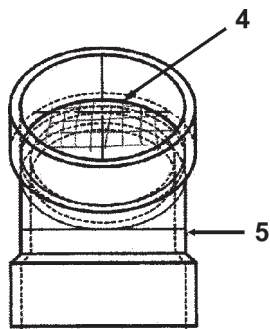

3" EXHAUST CONNECTOR AND VENT KIT ASSEMBLIES - MODELS (A)HCG3 60T120 - (A)HCG3 100T250

(A)HCG3 60T120 - 100T250
300 /301

Item Description

EXHAUST ELBOW AND FITTINGS

- 1 ..... Exhaust Connector (2.50" x 4.00").....9006157205
- 2 ..... Exhaust/Condensate Elbow Assembly.....9008908005
- 3 ..... Condensate Trap Gasket.....328019-000

VENT KIT PARTS

- 4 ..... Intake/Exhaust Screen.....9006027015
- 5 ..... PVC 45 Degree Elbow w/Screen (PVC).....9001957005
- 5 ..... PVC 45 Degree Elbow (Canada, ULC S636) 197868-000
- 6 ..... Silicone 9004365105
- 7 ..... Wall Plate.....9004364105